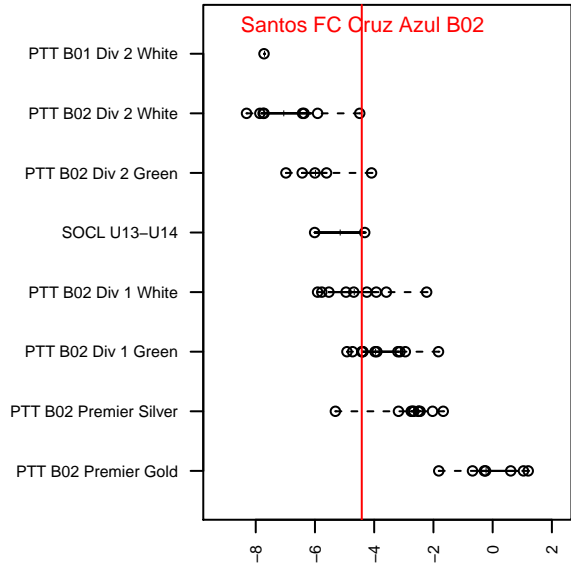

Santos FC Cruz Azul B02

Santos FC
Hubbard, OR
B02 total strength=807
attack=2.2 defense=0.48
fall league = PTT B02 Div 1 Green

alt names used:
Santos FC Cruz Azul
Santos Cruz Azul BU13

Venues played:
2015 Summer Slam Gold/Silver U13
2015 PTT B02 Division 1 Green

**attack and defense variance (black dot)
relative to other teams
and top 10 in region**

**attack and defense rating
relative to others at age
and all opponents in last 13 months**

Performance relative to 13 month average