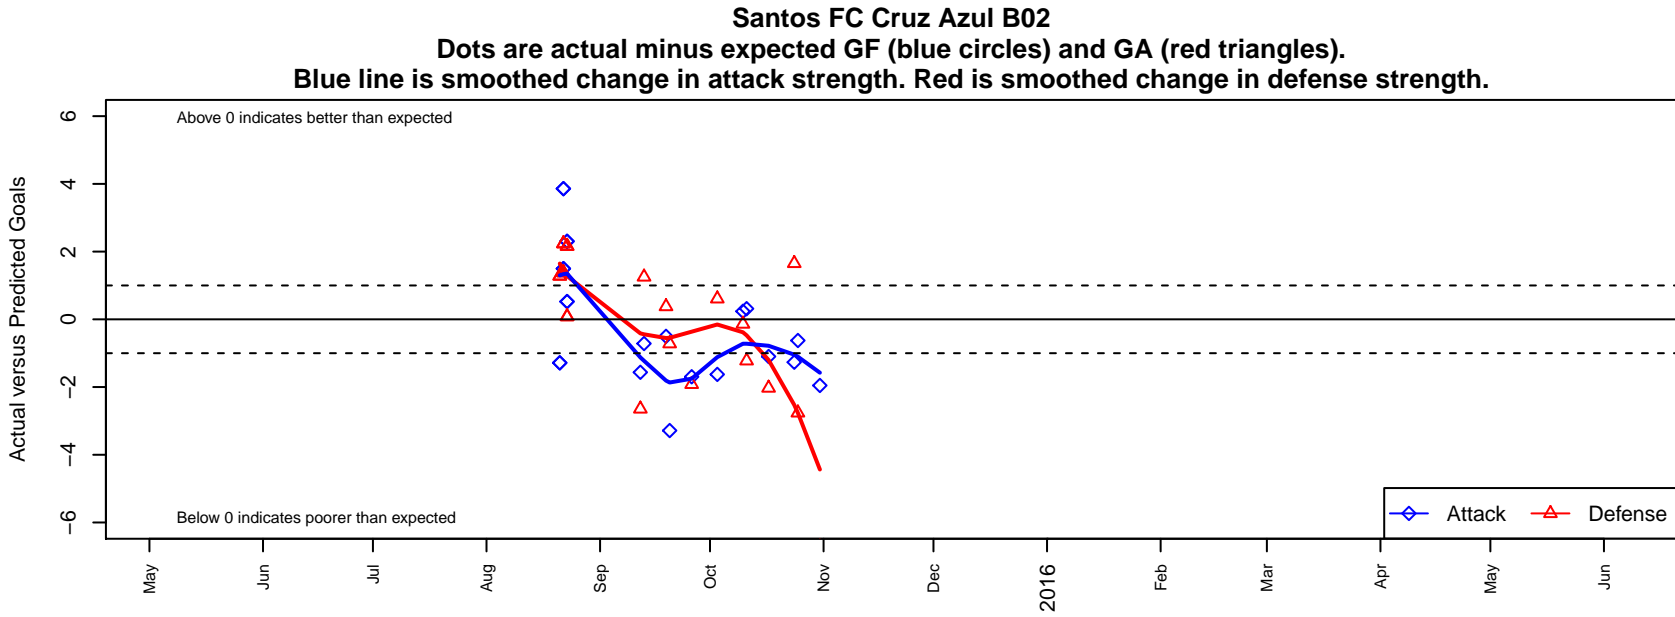

Santos FC Cruz Azul B02

Santos FC
Hubbard, OR
B02 total strength=807
attack=2.2 defense=0.48
fall league = PTT B02 Div 1 Green

alt names used:
Santos FC Cruz Azul
Santos Cruz Azul BU13

Venues played:
2015 Summer Slam Gold/Silver U13
2015 PTT B02 Division 1 Green

**attack and defense variance (black dot)
relative to other teams
and top 10 in region**

**attack and defense rating
relative to others at age
and all opponents in last 13 months**

Performance relative to 13 month average