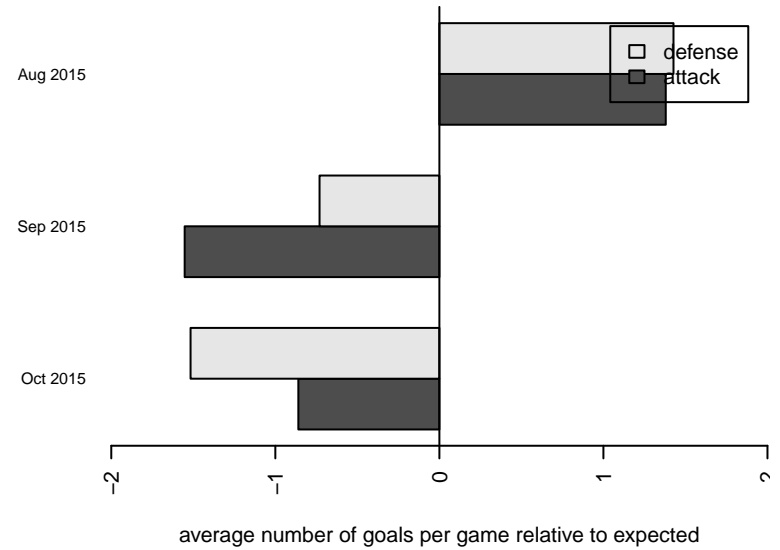

Performance relative to 13 month average