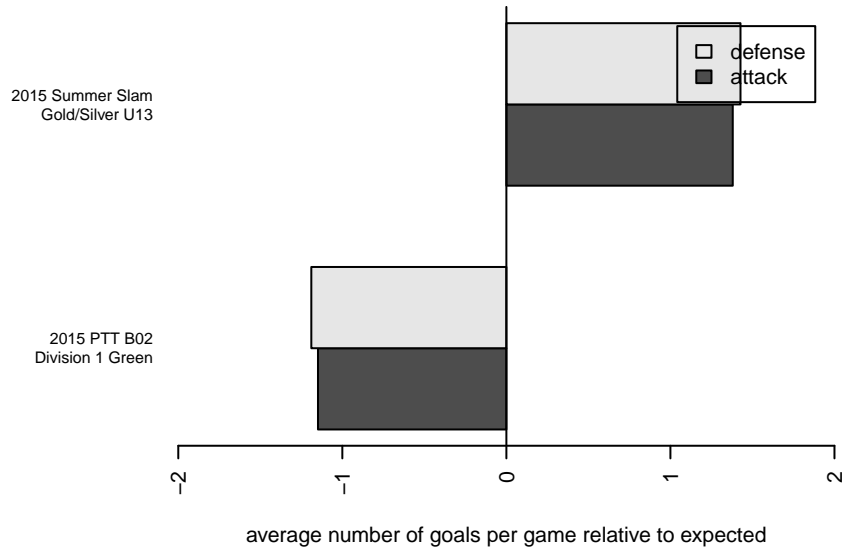

Santos FC Cruz Azul B02

Santos FC
Hubbard, OR
B02 total strength=807
attack=2.2 defense=0.48
fall league = PTT B02 Div 1 Green

alt names used:
Santos FC Cruz Azul
Santos Cruz Azul BU13

Venues played:
2015 Summer Slam Gold/Silver U13
2015 PTT B02 Division 1 Green

**attack and defense variance (black dot)
relative to other teams
and top 10 in region**

**attack and defense rating
relative to others at age
and all opponents in last 13 months**

Performance relative to 13 month average